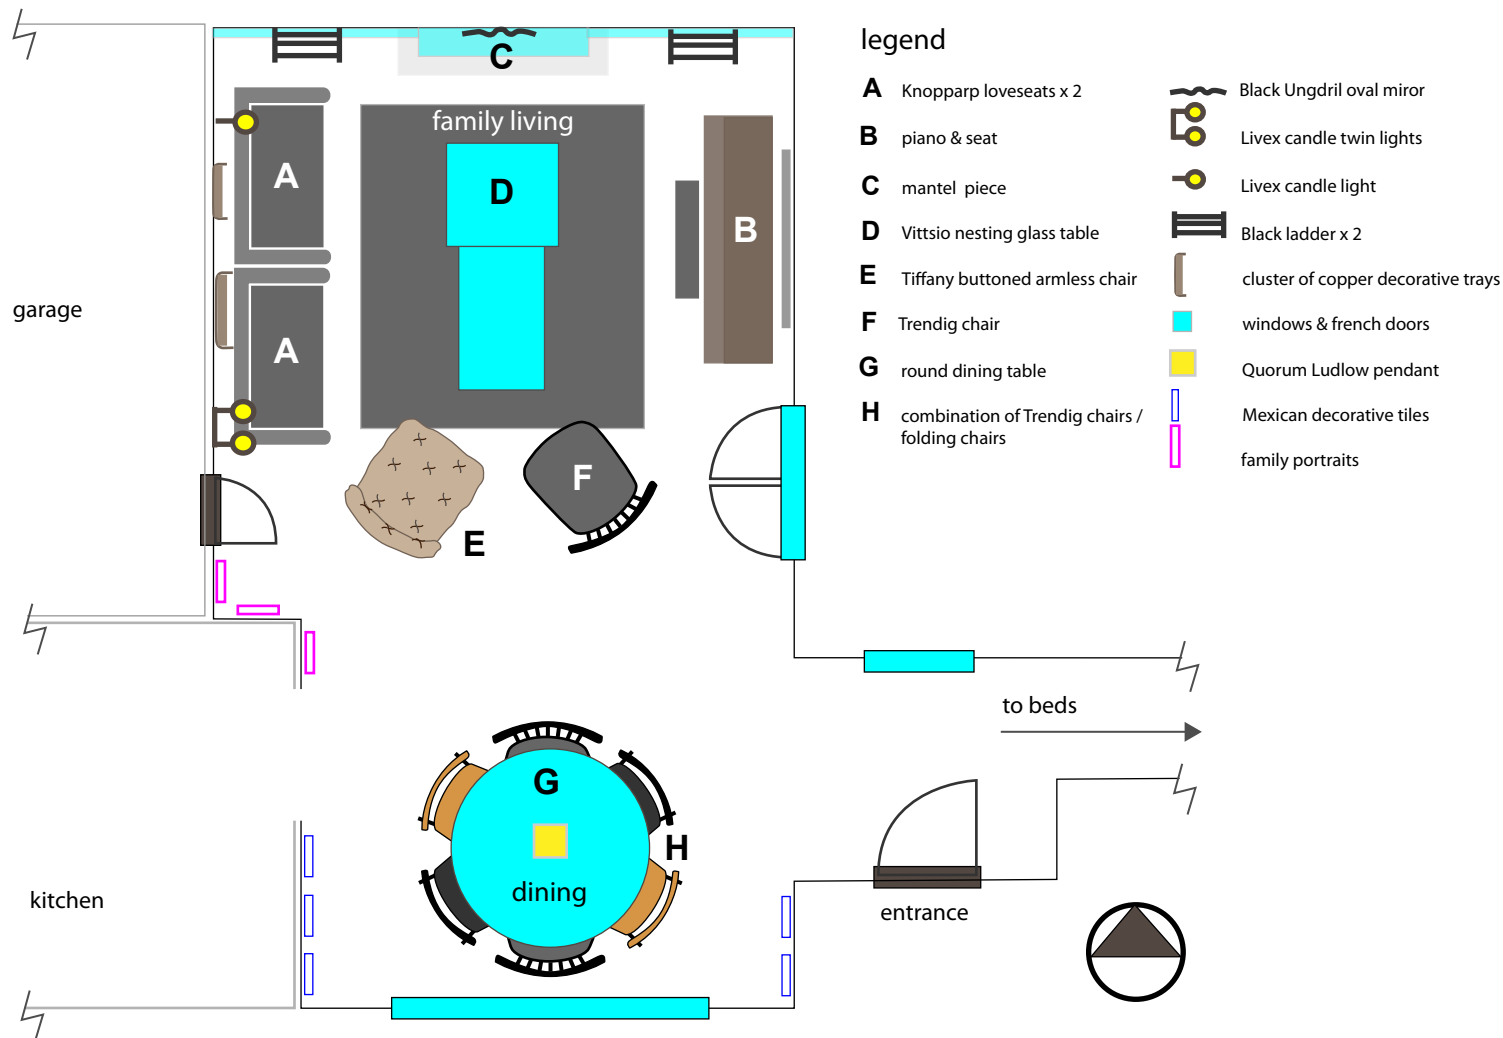

Proposed plan to living and dining area - not to scale

1 - declutter living and dining area

2 - Introduce two ladders to either side of the fireplace for option 1. Stack these makeshift shelves with decorative items such as old books, cluster of porcelain ware and glass ware.

For option 2, install two sheer metallic light grey curtains at ceiling to floor length for an extra level of drama. Hang a black Ungdrill mirror above the fireplace.

Two new charcoal Knopparp loveseats are positioned against the left featured wall with off white and light grey. Above these seats, add a cluster of copper rounded metal trays and two bronze Livex candle lights.

Keep existed recessed downlights for lighting purpose. Make sure the down light lamp does not exceed 10 Watt per unit for energy efficient aim.

Vittsio nesting glass table anchors the space with a striped rug underneath the coffee table to create another layer and lengthen the floor surface visually.

Mexican blue decorative tiles are used as wall art around the dining table. It is a traditional flair for an inclusion of a celebration of a diverse culture of this family.

See moodboard for all above details and colour scheme.